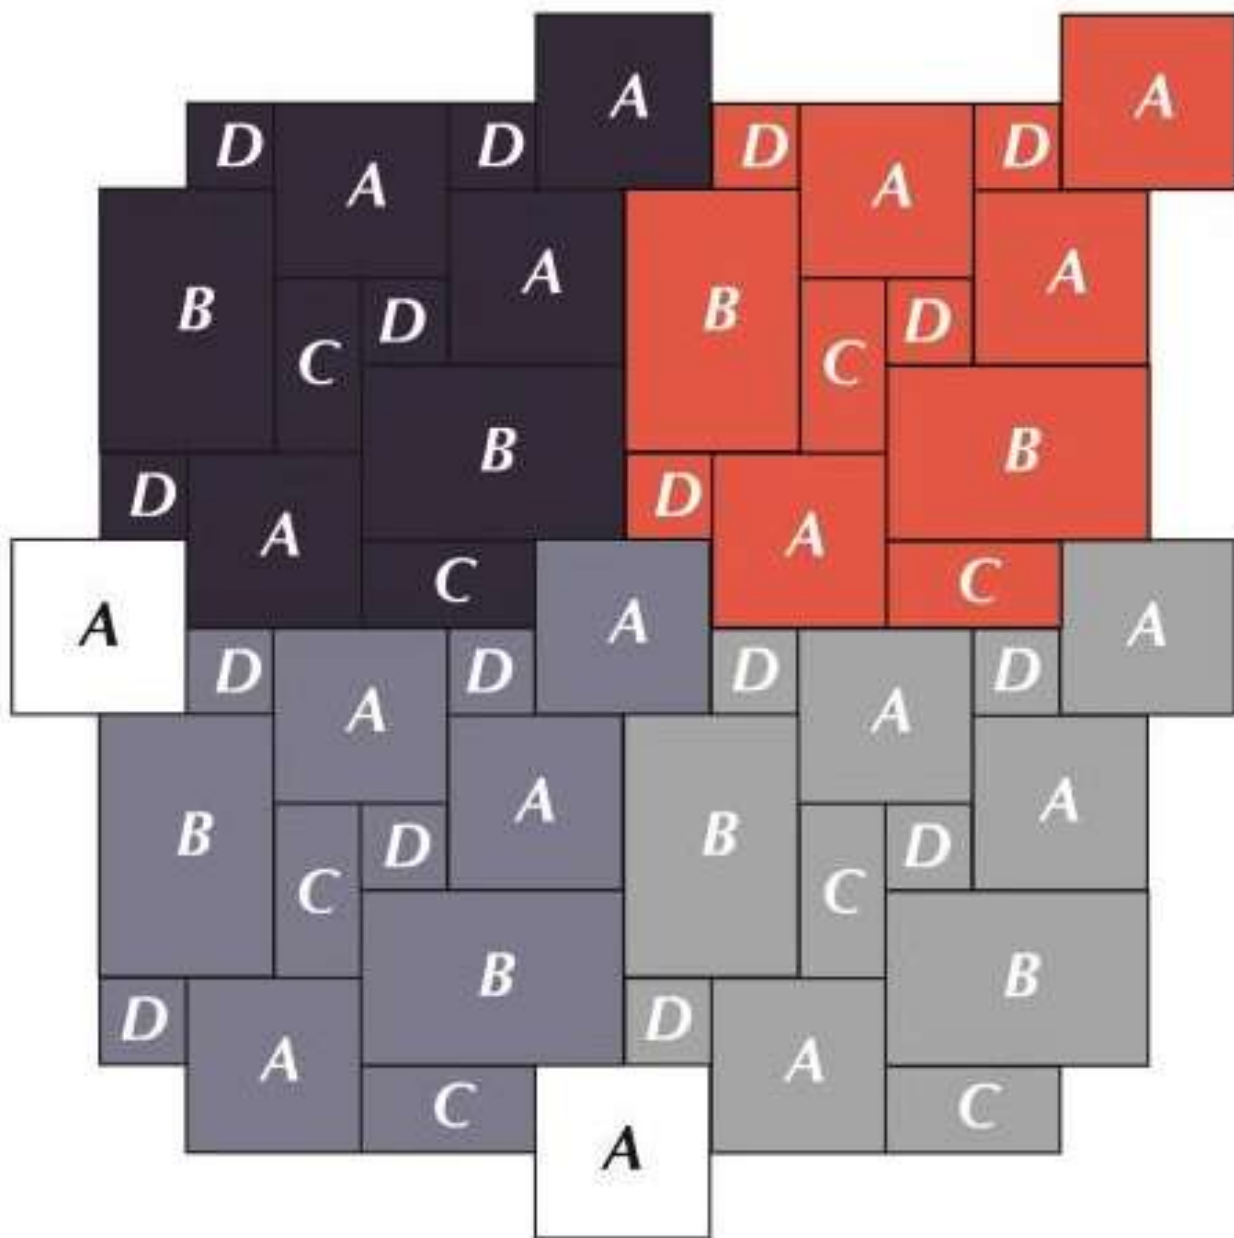

900 Series Ashlar Pattern  
Installation Guide

**\*3.18sqm/set**

A:	595x595	3Pc/set
B:	895x595	2Pc/set
C:	595x295	2Pc/set
D:	295x295	4Pc/set