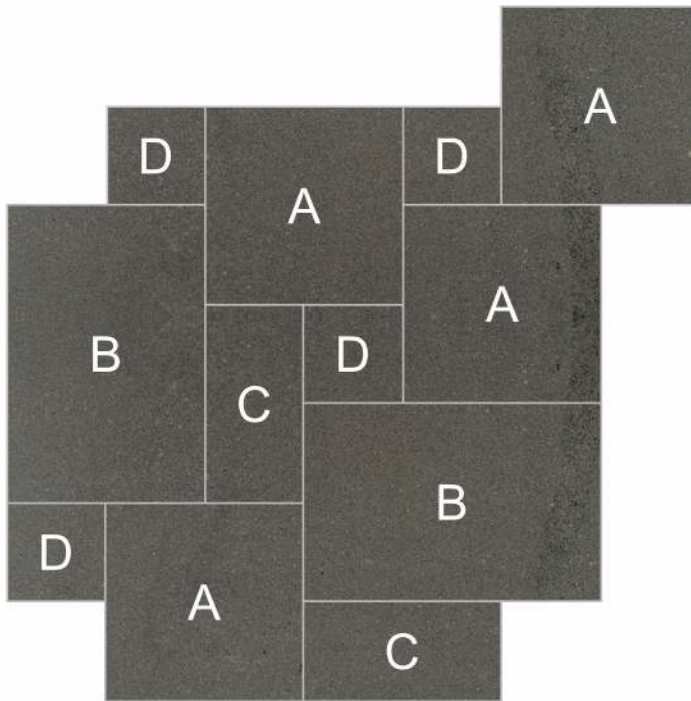

# BLUESTONE ASHLAR PATTERN 500 MM FORMAT

4 TILES

2 TILES

2 TILES

4 TILES